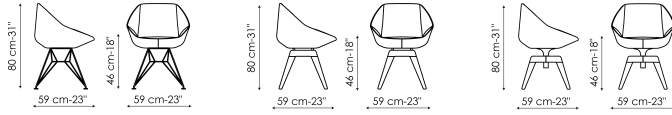

# Data sheet

Stone - metal base

Width: 59cm

Depth: 59cm

Height: 80cm

Stone

Width: 59cm

Depth: 59cm

Height: 80cm

Stone - swivel base

Width: 59cm

Depth: 59cm

Height: 80cm