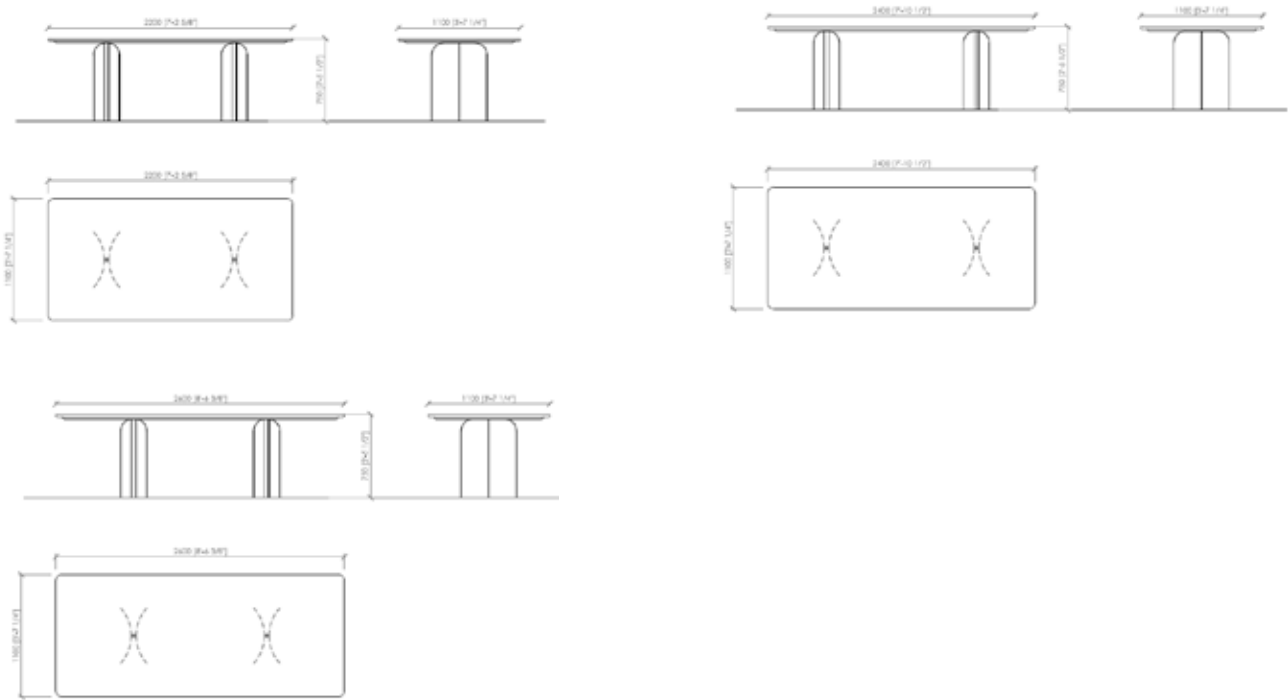

BOLGHERI

Bonura Design - 2021

LEGS FINISHES - METAL FINISHING | FINITURA GAMBE - FINITURA METALLICA

PATAGONIA WHITE

RIVIERA SAND

CIGAR BROWN

VOLCANO GREY

OCEAN BLUE