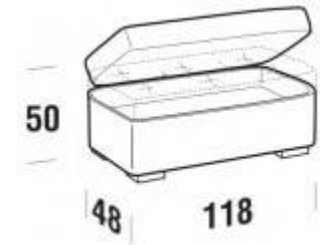

LF03c: Raffaello bench by LeComfort

This bon ton bench enjoys classical design and new, unexpected functions: in fact, its comfortable seat hides a handy storage compartment. Fabric cat C size— 118x48x50