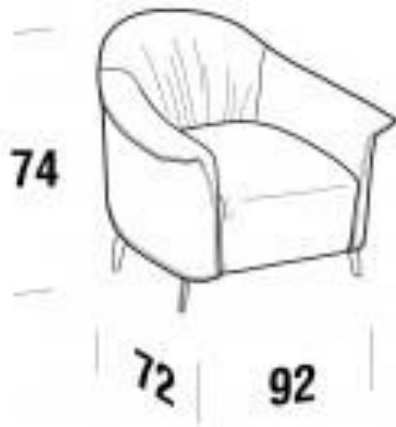

LF01b: Caroline armchair by lecomforte

This armchair is small, but its seat is deep and wide. Caroline explores the surrounding environment in a creative and investigative way: it breaks up with the linearity of horizontal planes thanks to its lateral foldings, which are highlighted by the chromatic contrast of the upholstery. Fabric cat C
size- 92x72x74