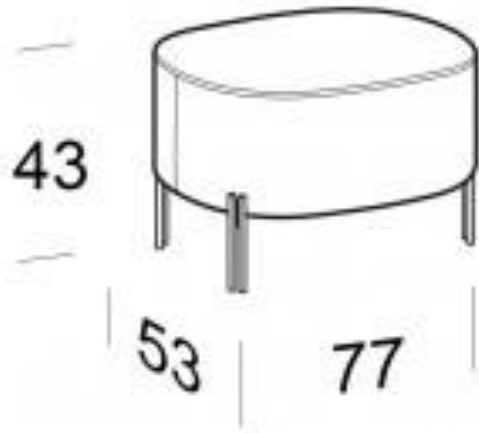

LF03b: Timis pouf by LeComfort

The ultimate comfort can be found in this pouf's oval, horizontal shape. Timis is a graceful, elliptical pouf that adds a touch of originality to the living room. Fabric cat C size— 77x53x43