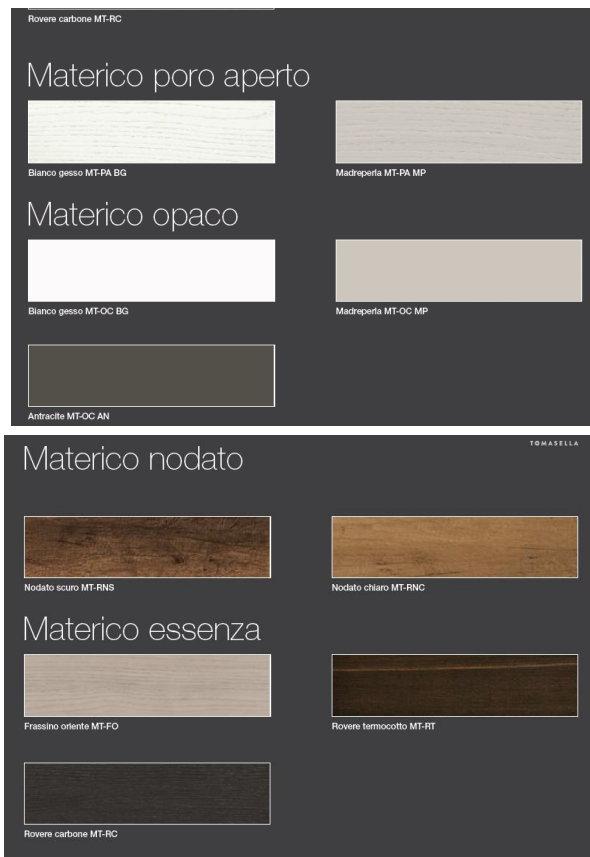

LF04a: Charlie bed by Tomasella

A diagonal shape interrupts the wood grain and sets off the top section of the headboard.

Bed size- 202x216.8x88.2

finishes